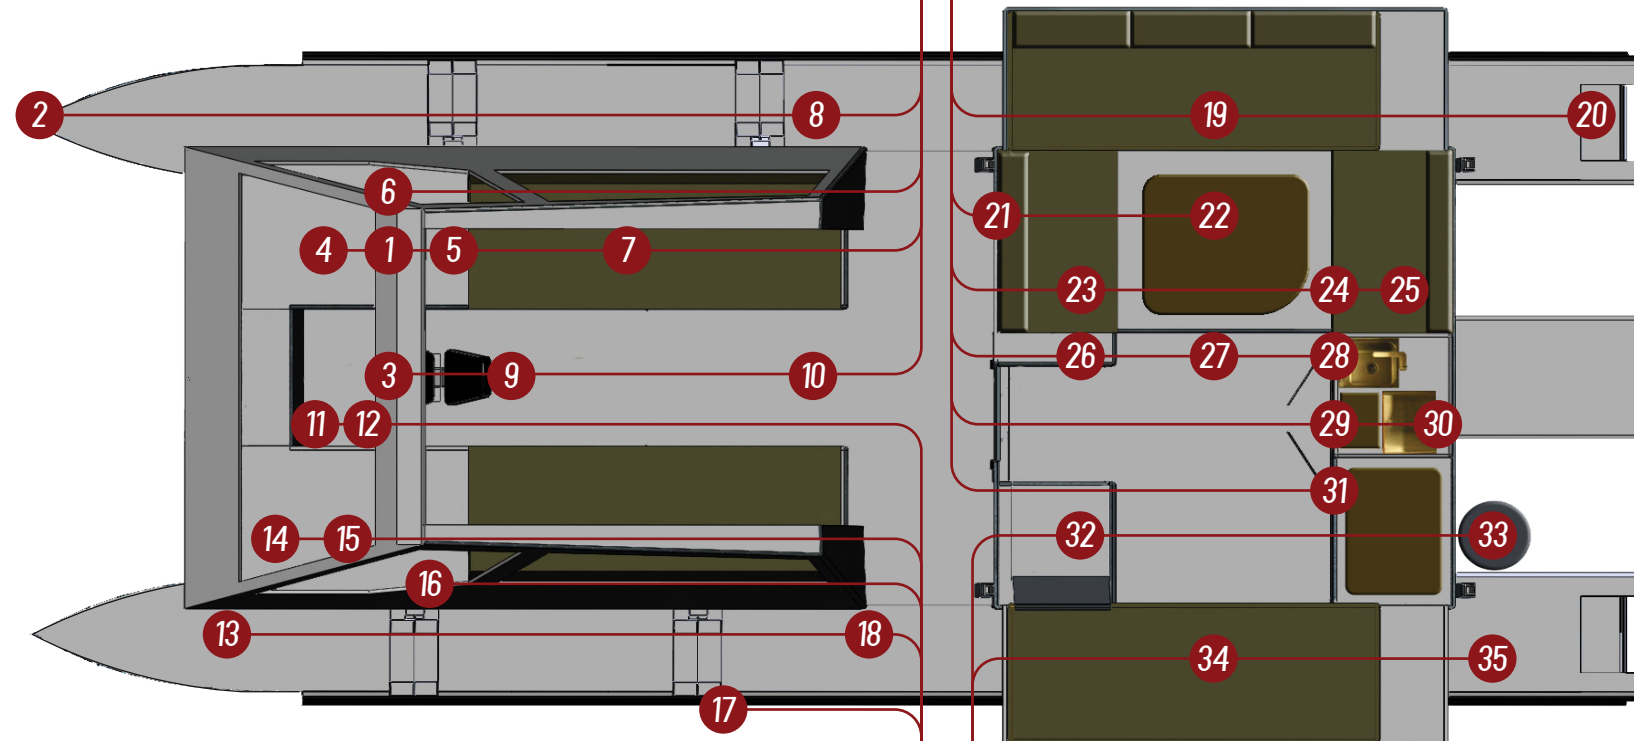

Slice cleanly through the water. Bows are capped with 3-inch rubber D moulding.

28" Panagraph Windshield Wiper/Washer 3

Sea View Pod 4

Tilts, swivels and contains all your instruments and gauges. Fusion marine stereo with 2 zone 4 speaker system and waterproof iPod docking station.

Dual Teleflex Shifter Controls 5

Retractable Roof 6

Unroll the roof for shelter from rain and cold or hot sun. No messing about with poles and snaps.

Port and STB Couch Seating 7

Sit face to face with friends and family. Converts to 2 bunks (half queen in size).

Solid, Cold Formed 1/8-inch Thick Aluminum Hulls 8

Run it up on the beach. 5 watertight compartments in each hull.

Custom Helm Seat 9

Winch Cabinet 10

Push a button and the starboard hulls comes in/goes out, push another button and the port hull comes in/goes out. It's that simple.