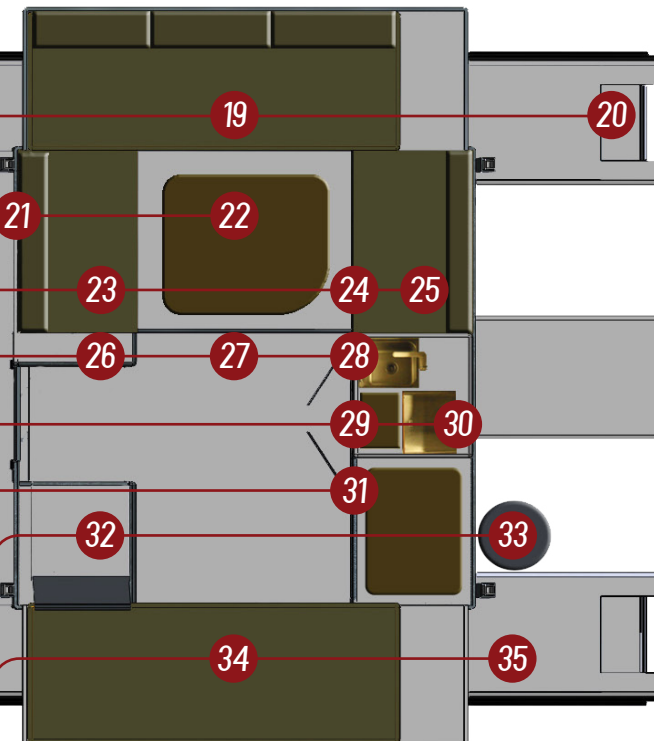

26 3 Storage Shelves

27 Large Deep Storage Drawer (under the dinette sole)

28 Stainless Steel Sink with Pressurized Fresh Water

29 Cutlery Drawer and Generous Under Counter Storage

30 Marine Stove/Heater

31 Under Counter Fridge/Freezer

32 Porta-Potti Cabinet

Accessible from inside and outside. Complete with privacy curtain.

33 Marine Barbeque

Galley window/zipper for outside barbequing.

34 Large 1/2 Queen Bunks

35 27 Gallon Fuel Tanks in each Hull

Excellent range