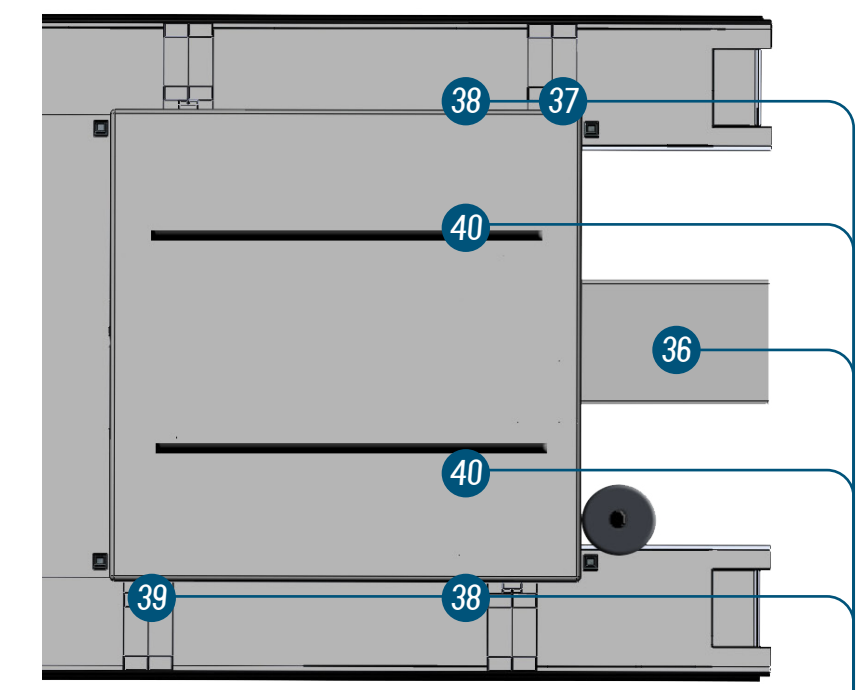

Buoyancy Pod 36

House Battery Bank Locker 37

110-amp hour capacity.

Automatic charge relay/battery isolator.

110 volt shore power 12 volt - 2 bank charger.

Plug it in with an extension cord and you're done!

Battery Compartments 38

Isolated 24 series start batteries for each engine.

Winch Cabinet 39

Push button raising and lowering of the aft cabin top.

Thule Rails on aft cabin top 40

Take what you want with you - bikes, kayaks, canoes, and paddleboards - it's a roof rack for your boat!